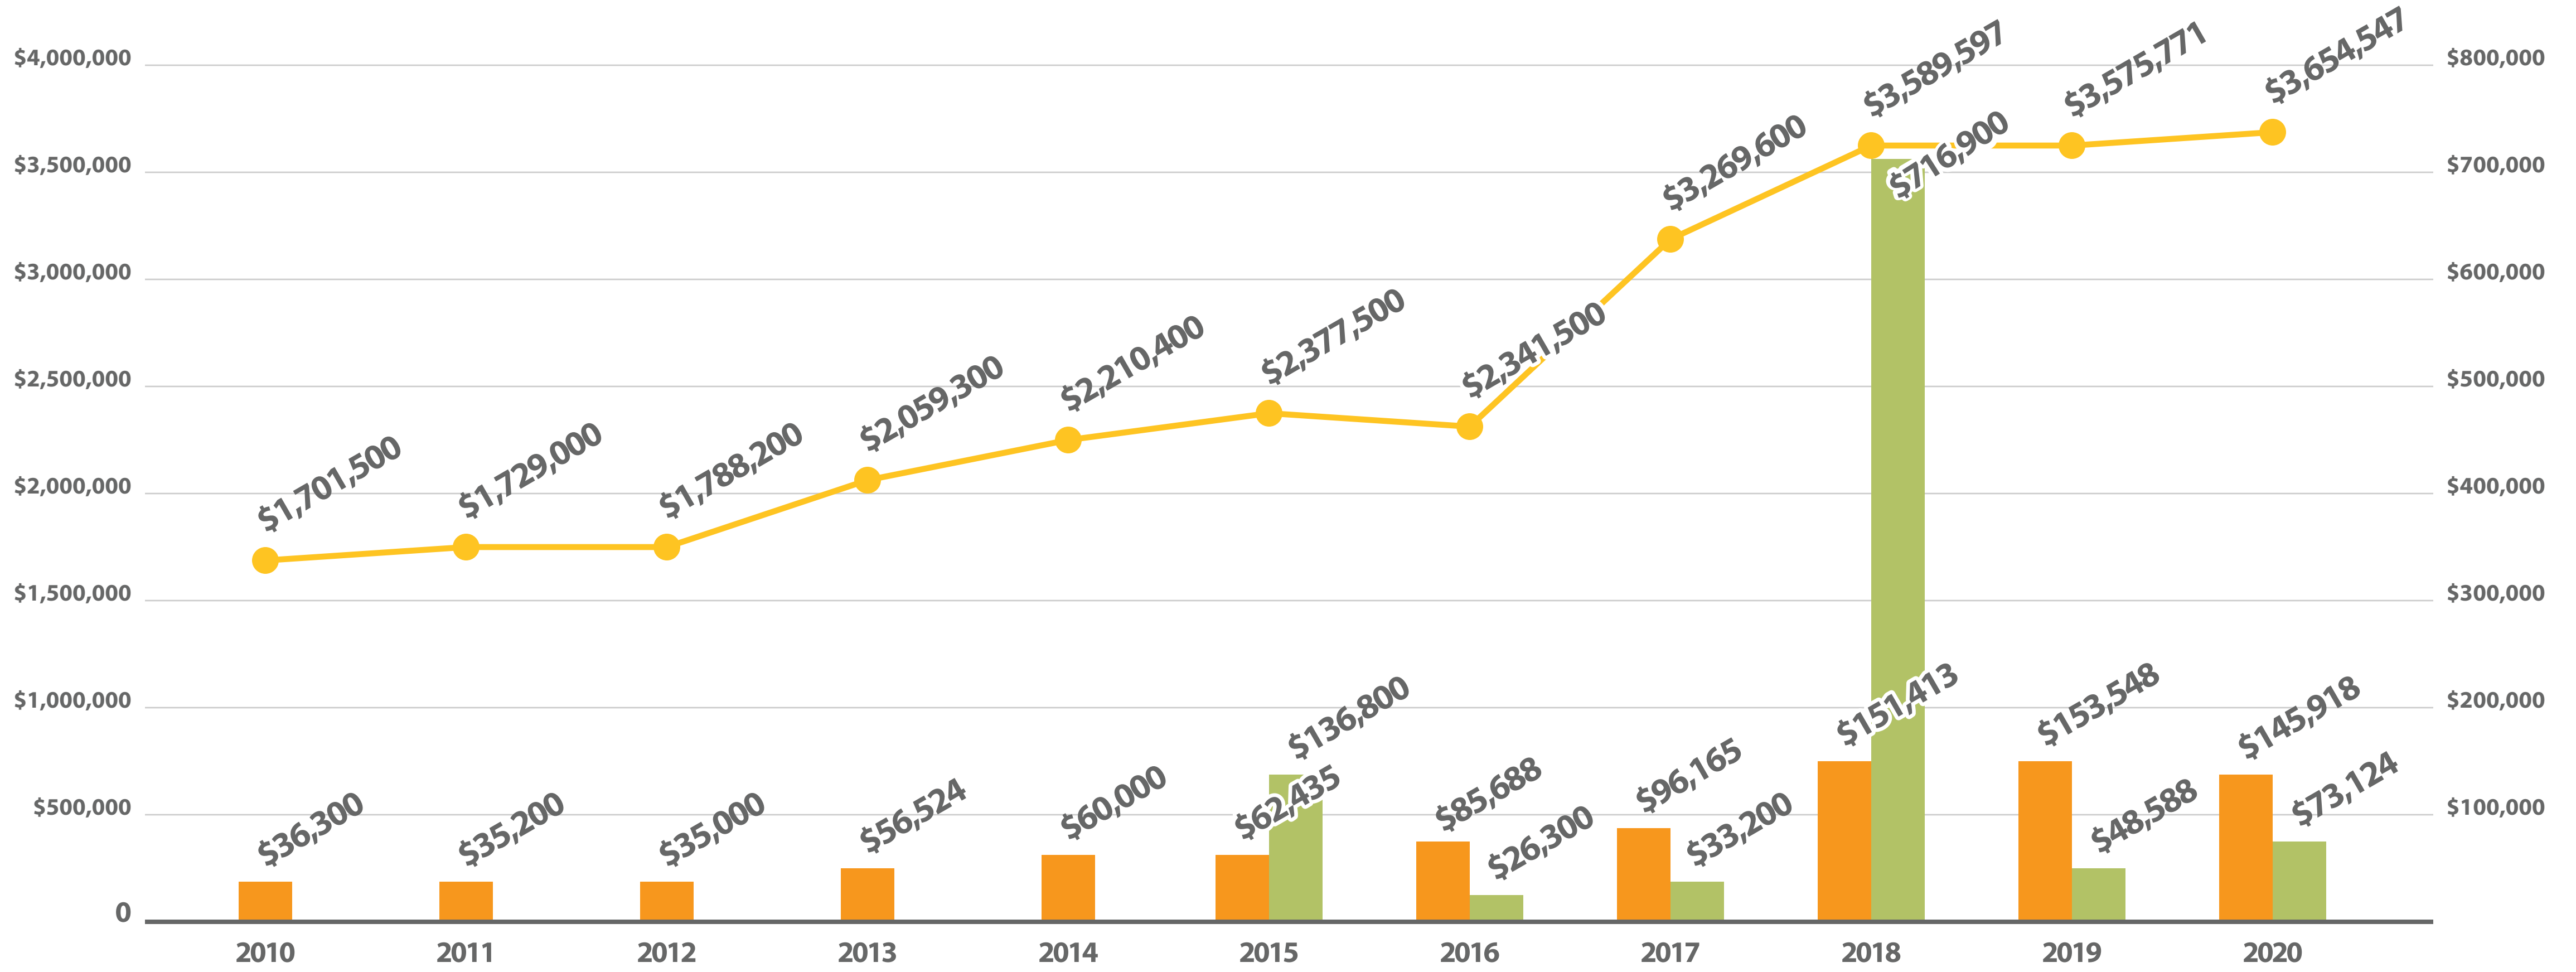

St. John's Lutheran Church & School

Endowment Performance | 2008-2020

Revised September 2020

■ Distribution
 ■ Contributions
 ● Year End Cost Value